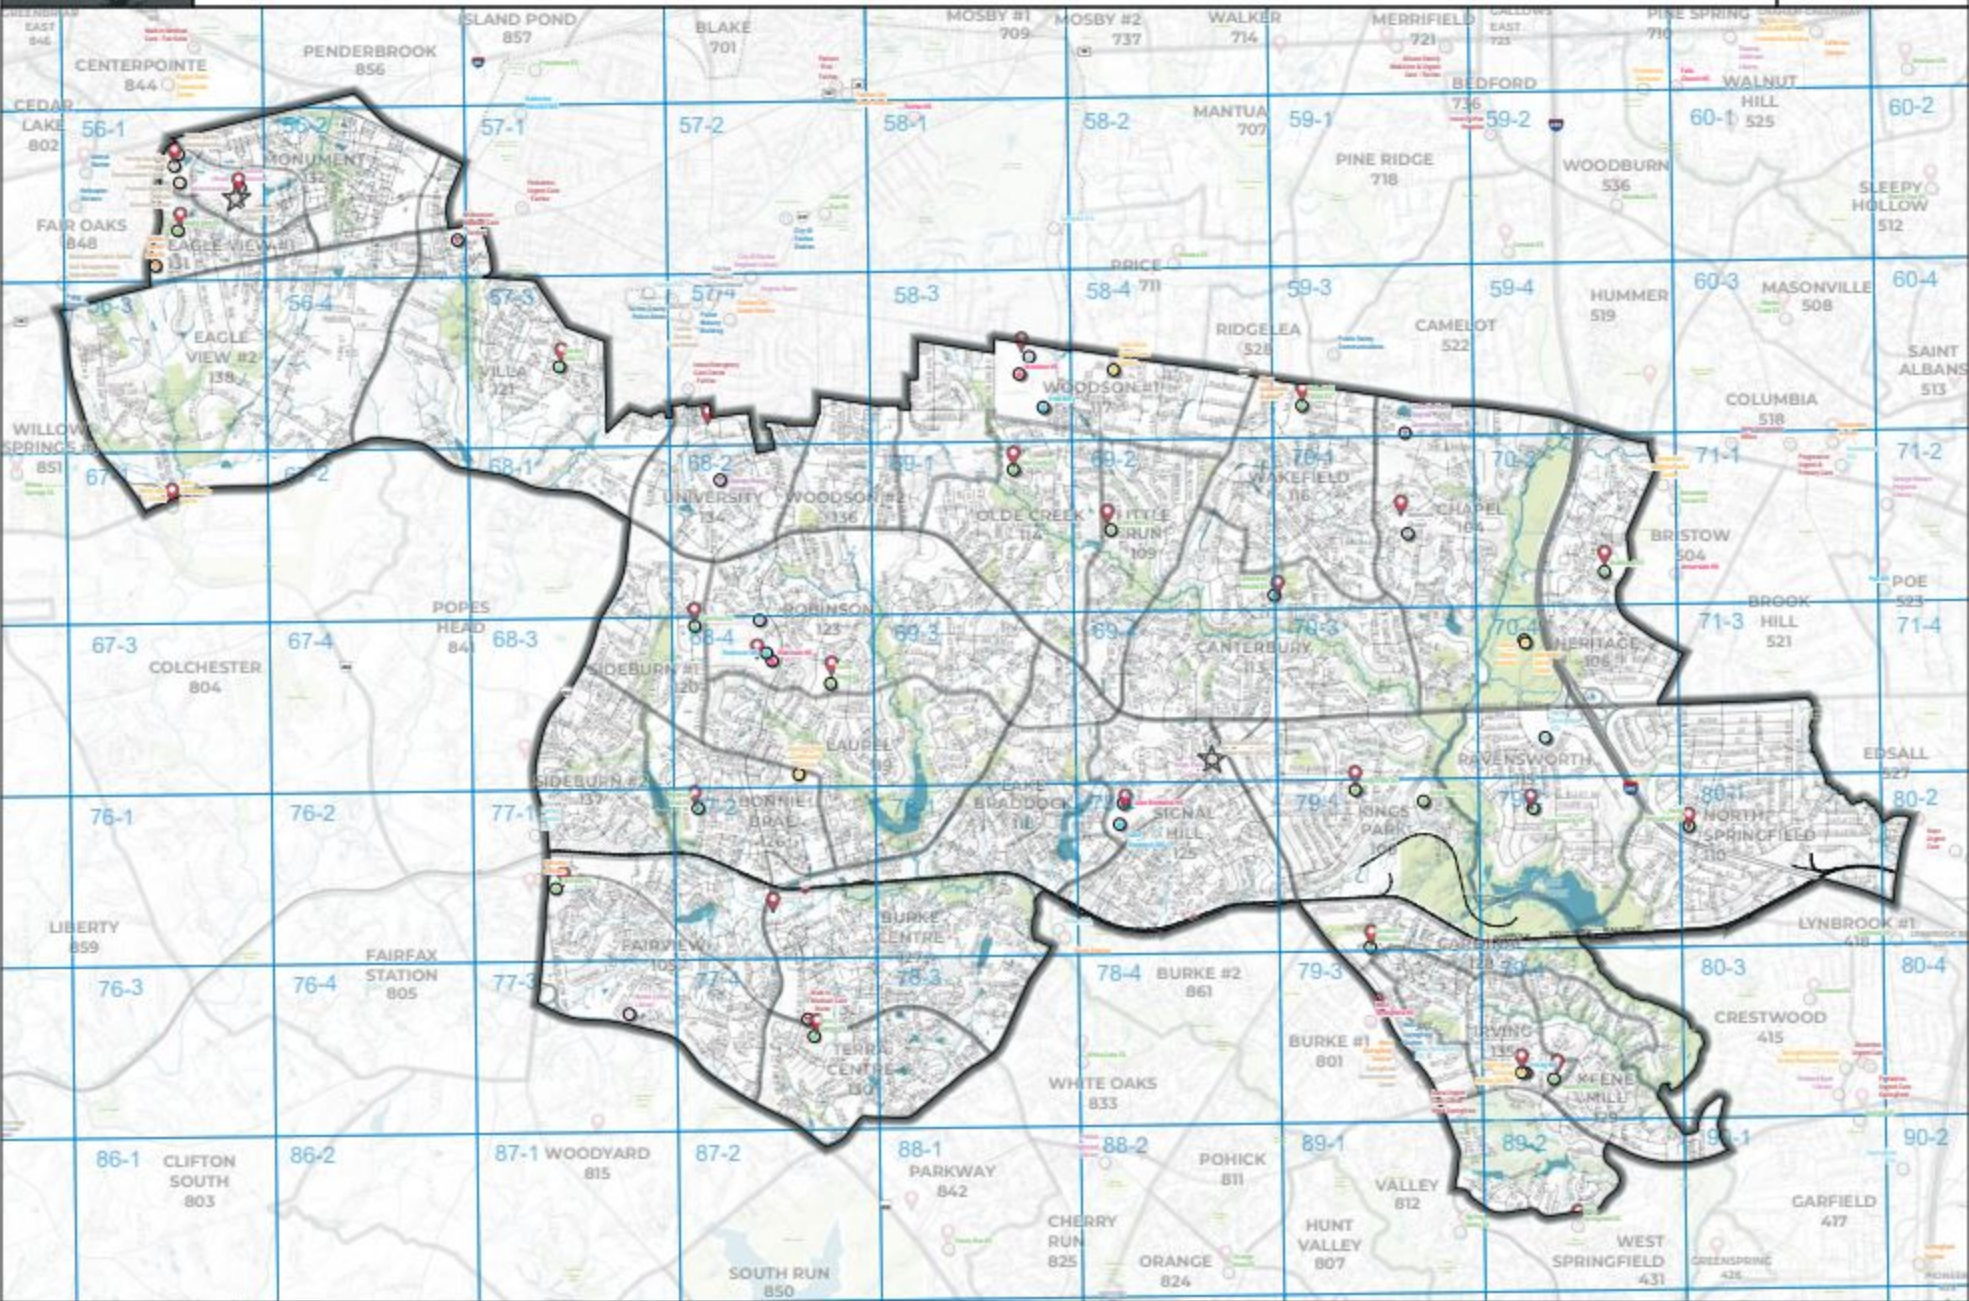

FAIRFAX COUNTY

Braddock District

1. **Electoral**
2. Precinct Boundary
   - District Office
   - Polling Place
3. **Public Parks**
4. Park (Park Authority)
   - Park (Other/Public)

1. **Points of Interest**
2. College / University
   - Community Center
   - Government Center
   - Historic Site
   - Library

1. **Points of Interest**
2. Police Station
   - Fire Station
   - Post Office
   - Hospital/Urgent Care

1. **School Facilities**
2. Elementary School
   - Middle School
   - High School
   - Adult Education Center
   - Special Education School
   - Administrative Center

1. **Roads and Railways**
2. Interstate or Toll Road
   - Primary Road
   - Secondary Road
   - Local or Other Road
   - Railroad Tracks
   - MetroRail Line/Station
   - Proposed MetroRail Line/Station
   - Railroads or VRE Station